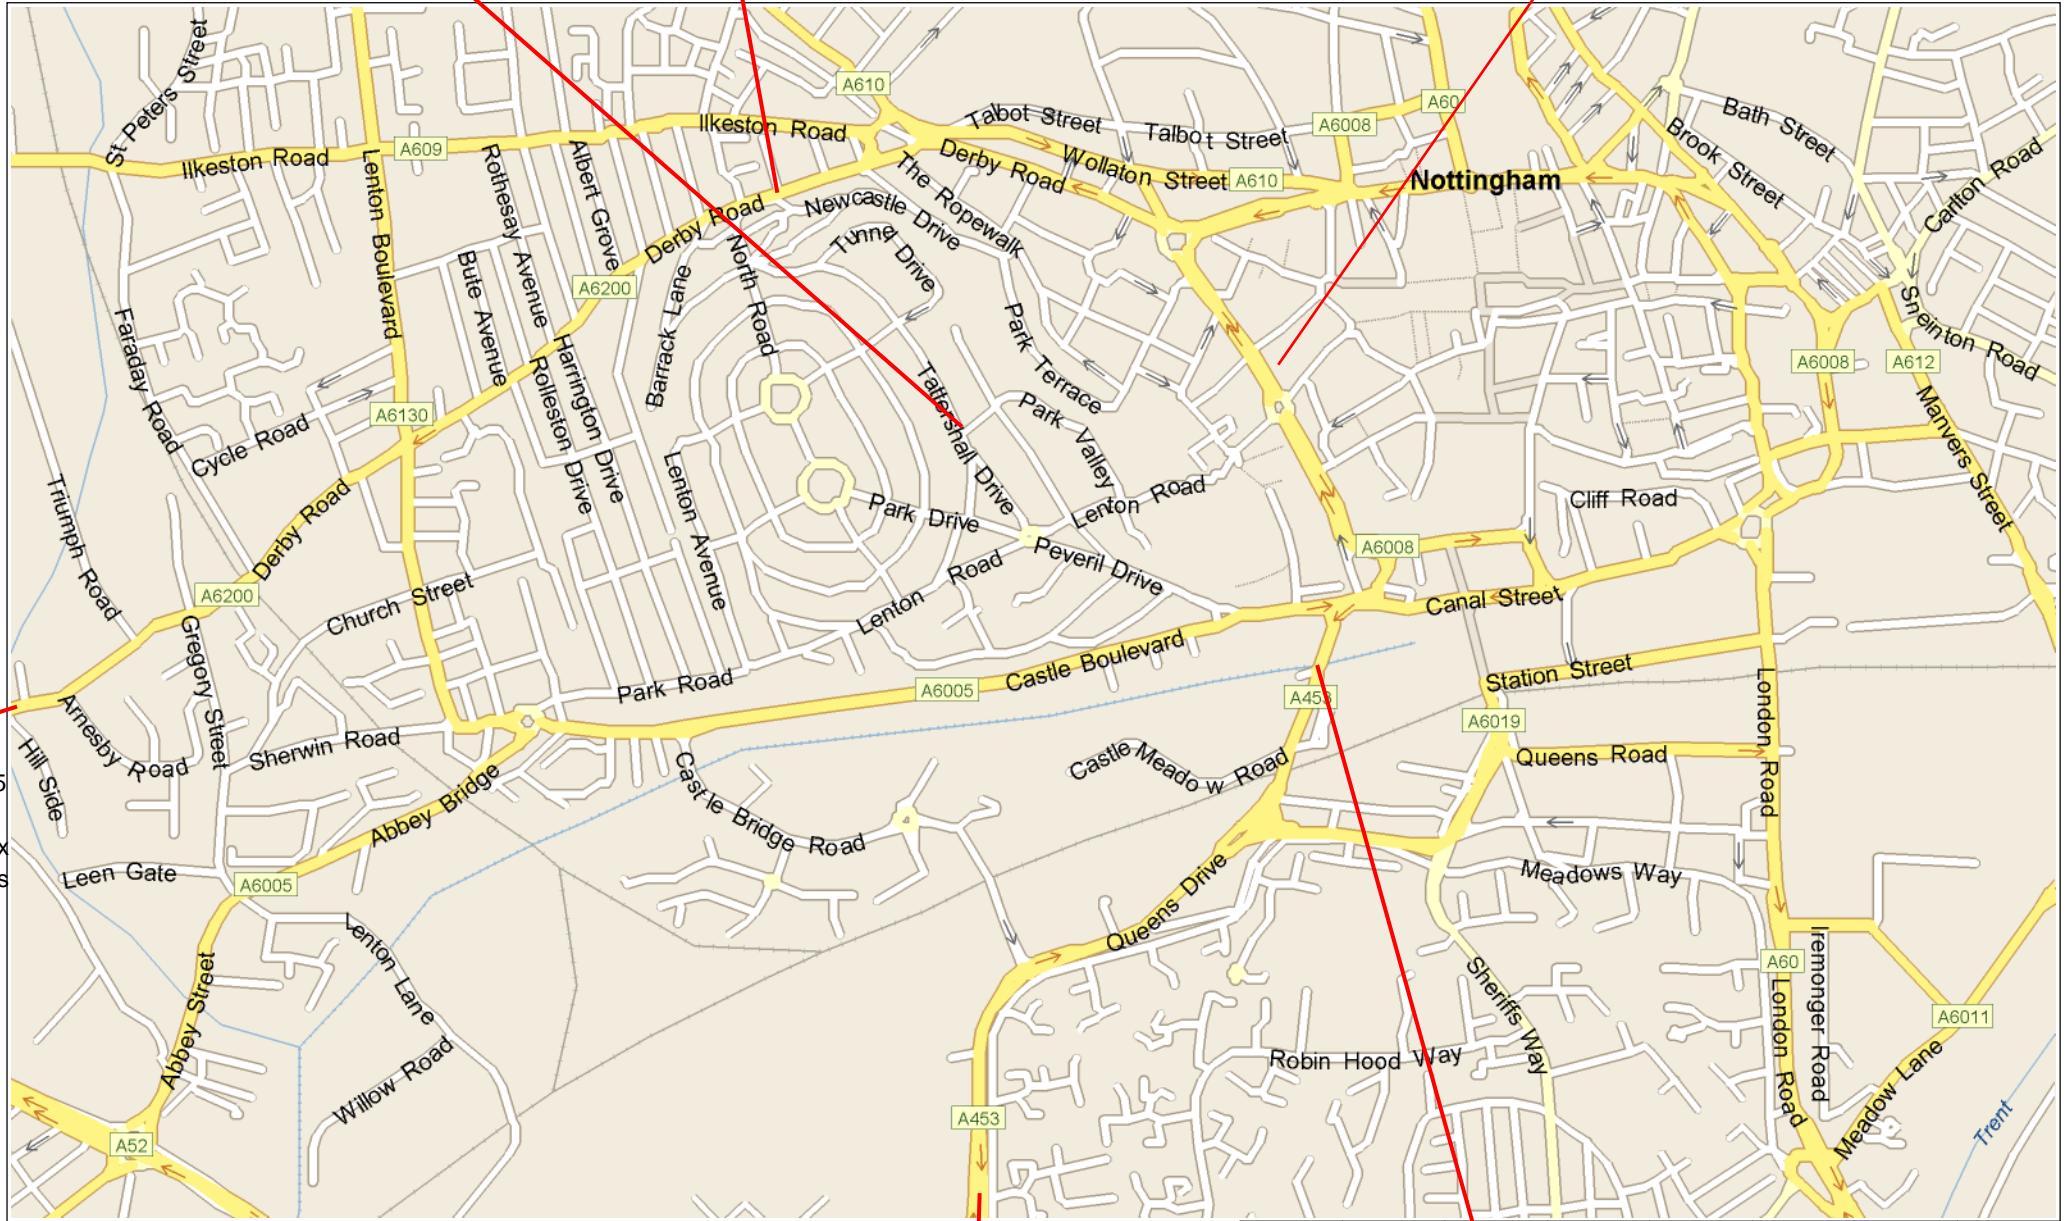

The Park Squash Club

Entrance to The Park Hidden - Past Off Licence - Tunnel Drive

St James Hotel

# Nottingham, Nottingham City, England

To J25  
M1  
Approx  
6 Miles

From J24 & 25 Go Straight on, head to the city Centre

To J24 M1 Approx 11 miles

Keep in left hand lane - Then turn immediate Left - then left  
at first roundabout - Lenton Road - Park Valley